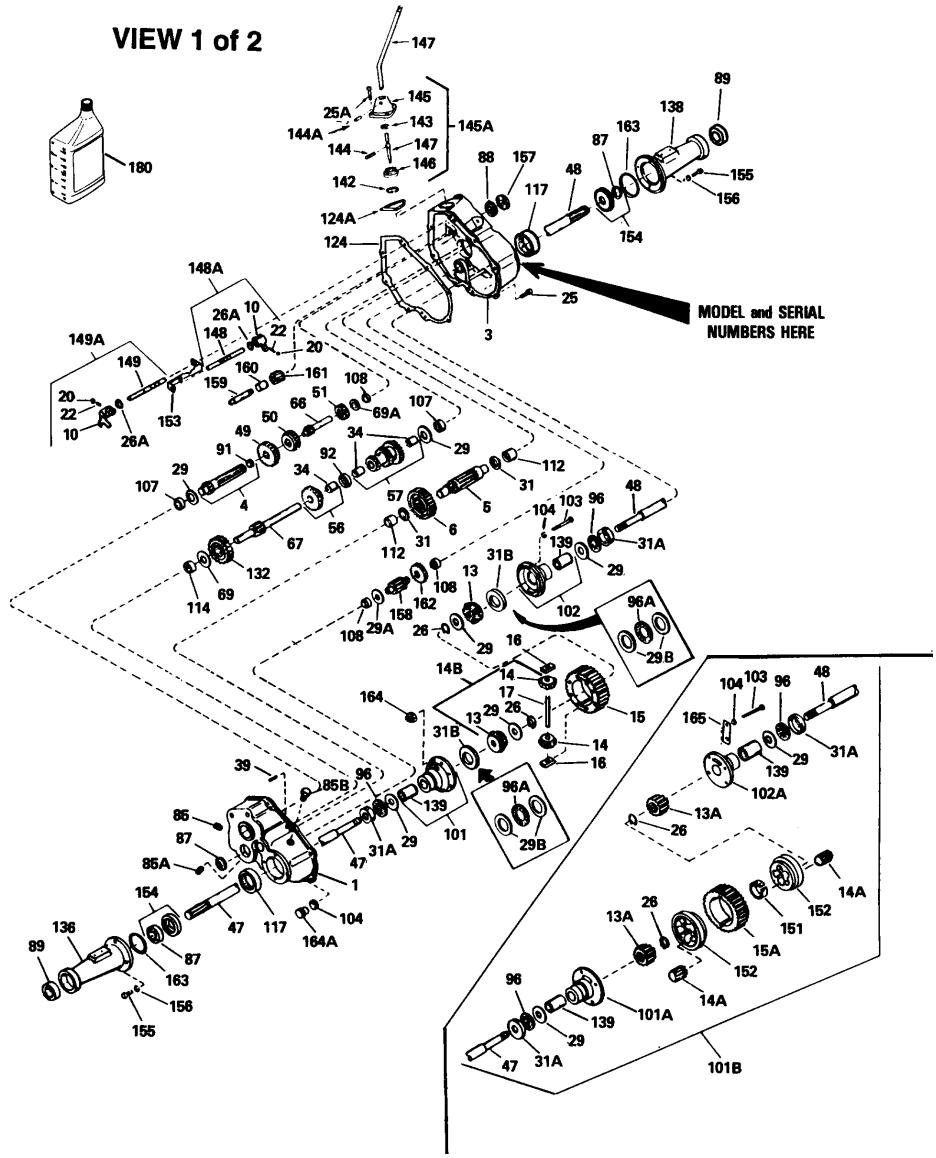

p2300.2_pg1 2300-2345 / Transaxle pg 1

ILLUSTRATION SHOWS TYPICAL PARTS ONLY. ORDER BY PART NUMBER. PARTS NOT LISTED ARE SUPPLIED BY OEM.

VIEW 1 of 2

Part List

p2300.2_pg1 2300-2345 / Transaxle pg 1

REF #	ITEM #	DESCRIPTION	QTY	REMARK
1	772016A	Cover		Incl. 85A, 107, 108, 112, 114 & 117
3	770012	Case (Incl. 107, 108, 112 & 117)		
4	776189A	Pinion Shaft & Bearing (Incl. 91)		
5	776028	Output Pinion		
6	778036	Output Gear		
10	784004	Shifter Fork		
13	778095	Bevel Gear		
14	778094	Bevel Pinion		
14B	778147	Gear Kit (Incl. 13 & 14)		
15	778033A	Ring Gear		
16	786027	Drive Block		
17	786019	Drive Pin		
20	792004	Steel Ball		
22	792003	Spring		
25	792007	Screw, 1/4-20 x 3/4"		
25A	792007	Screw, 1/4-20 x 3/4"		Use as required
25A	792031	Screw, 1/4-20 x 1" (Use as required)		
26	792018	Snap Ring		
26A	792017	Snap Ring		
29	780042	Thrust Washer		
29A	780001	Thrust Washer		
29B	780042	Thrust Washer		NOTE: Single washer 780107 No. 31B can be used interchangeably in place of two No. 29B washers 780042 and one No. 96A thrust bearing 780039 in this location only.
31	780052	Thrust Washer		
31A	780075	Thrust Race		
31B	780107	Washer		
34	780053	Bushing		
39	786026	Dowel Pin		
49	778020	Shifting Gear (1st, 2nd & Rev.)		
50	778019A	Shifting Gear (3rd & 4th)		
51	778024A	Input Shaft Spur Gear		
56	778034	Gear Cluster (Incl. 34)		
57	778035A	Gear Cluster (Incl. 34)		
66	776067	Input Shaft		
67	776029A	Brake Shaft & Gear		
69	780007	Thrust Washer		
69A	780051	Thrust Washer		
85	792019	Magnetic Drain Plug		
85A	792010	Pipe Plug, 3/8" sq. hd.		
87	788008	Oil Seal		
88	780024	Ball Bearing		
89	780050	Ball Bearing		
91	780018	Needle Bearing		
92	786024	Spacer		
96	780039	Thrust Bearing		
96A	780039	Thrust Bearing		NOTE: Single washer 780107 No. 31B can be used interchangeably in place of two No. 29B washers 780042 and one No. 96A thrust bearing 780039 in this location only.
101	774071A	Differential Carrier (Incl. 139)		
102	774072A	Differential Carrier (Incl. 139)		
103	792005	Screw, 1/4-20 x 2-1/2"		
104	792006	Lockwasher, 1/4"		
107	780049	Needle Bearing (Capped)		
108	780140	Needle Bearing		
112	780047	Needle Bearing (Capped)		
114	780046	Needle Bearing		
117	780048	Needle Bearing		
124	788023	Case-to-Cover Gasket		
124A	788022A	Shift Lever Housing Gasket		
132	778037	Idler Gear		
136	782025	L.H. Axle Housing (8-23/64" long)		
138	782025	R.H. Axle Housing (8-23/64" long)		
139	780041	Bushing		
142	792016	Snap Ring		
143	792001	"O" Ring		
144	792049	Drive Pin		
145	784093	Shift Lever Housing		
145A	784052A	Shift Lever Housing Kit		Incl. 145 & 146
146	784094	Shift Lever Keeper		
147	784307	Shift Lever		Used on tractor Model 51 80
147	784316	Shift Lever		Used on tractor Model 51 81
148	784055	Shifter Rod (3rd & 4th)		